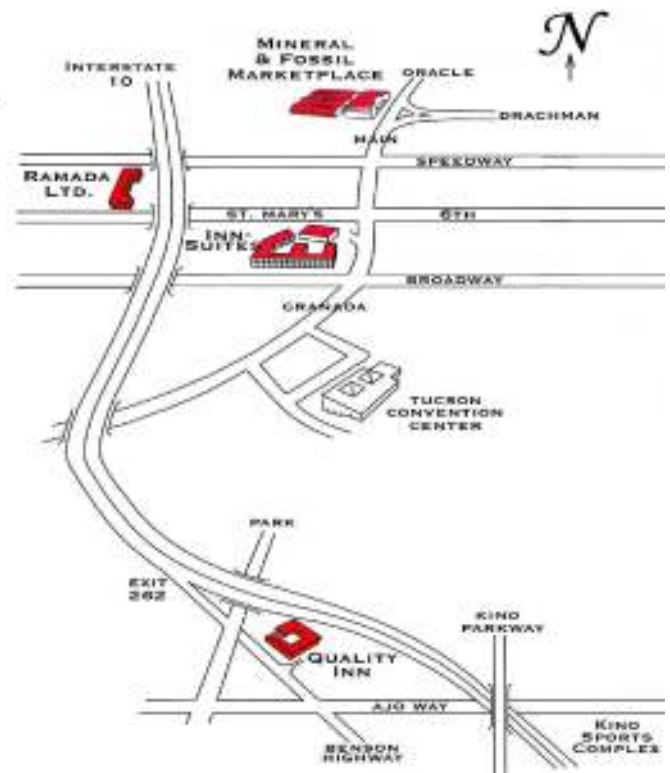

AMFS Treasure Hunt

What it is: Your chance to win great prizes just for visiting dealers at the InnSuites Hotel, Quality Inn-Benson Hwy., Ramada Ltd., and Mineral & Fossil Marketplace.

How it works:

1. Register online (www.mzexpos.com or www.mineralexplorers.com) or at the show (Buckley Room, rear of InnSuites Hotel lobby).
2. Get your Treasure Map at InnSuites, and follow the directions to visit 12 specific dealers at 4 AMFS show locations. Ask the question on the map and get your map stamped.
3. Deposit the completed (12 stamps) Treasure Map in the lobby of the InnSuites Hotel and you will be eligible for one of many prizes - decorator items, jewelry, meteorites, minerals, fossils, spheres, gift certificates, and more.
4. Prizes awarded daily from Feb. 1 to Feb. 10, with a Grand Prize drawing on Feb. 10. Not required to be present to win. Notification by mobile phone where possible. Prizes will be on display in the InnSuites lobby.

Treasure Hunt locations --

[Click here to register](#)

Arizona Mineral & Fossil Show
P.O. Box 665, Bernalillo, NM 87004
Fax: 303-223-3478 Email: mzexpos@aol.com